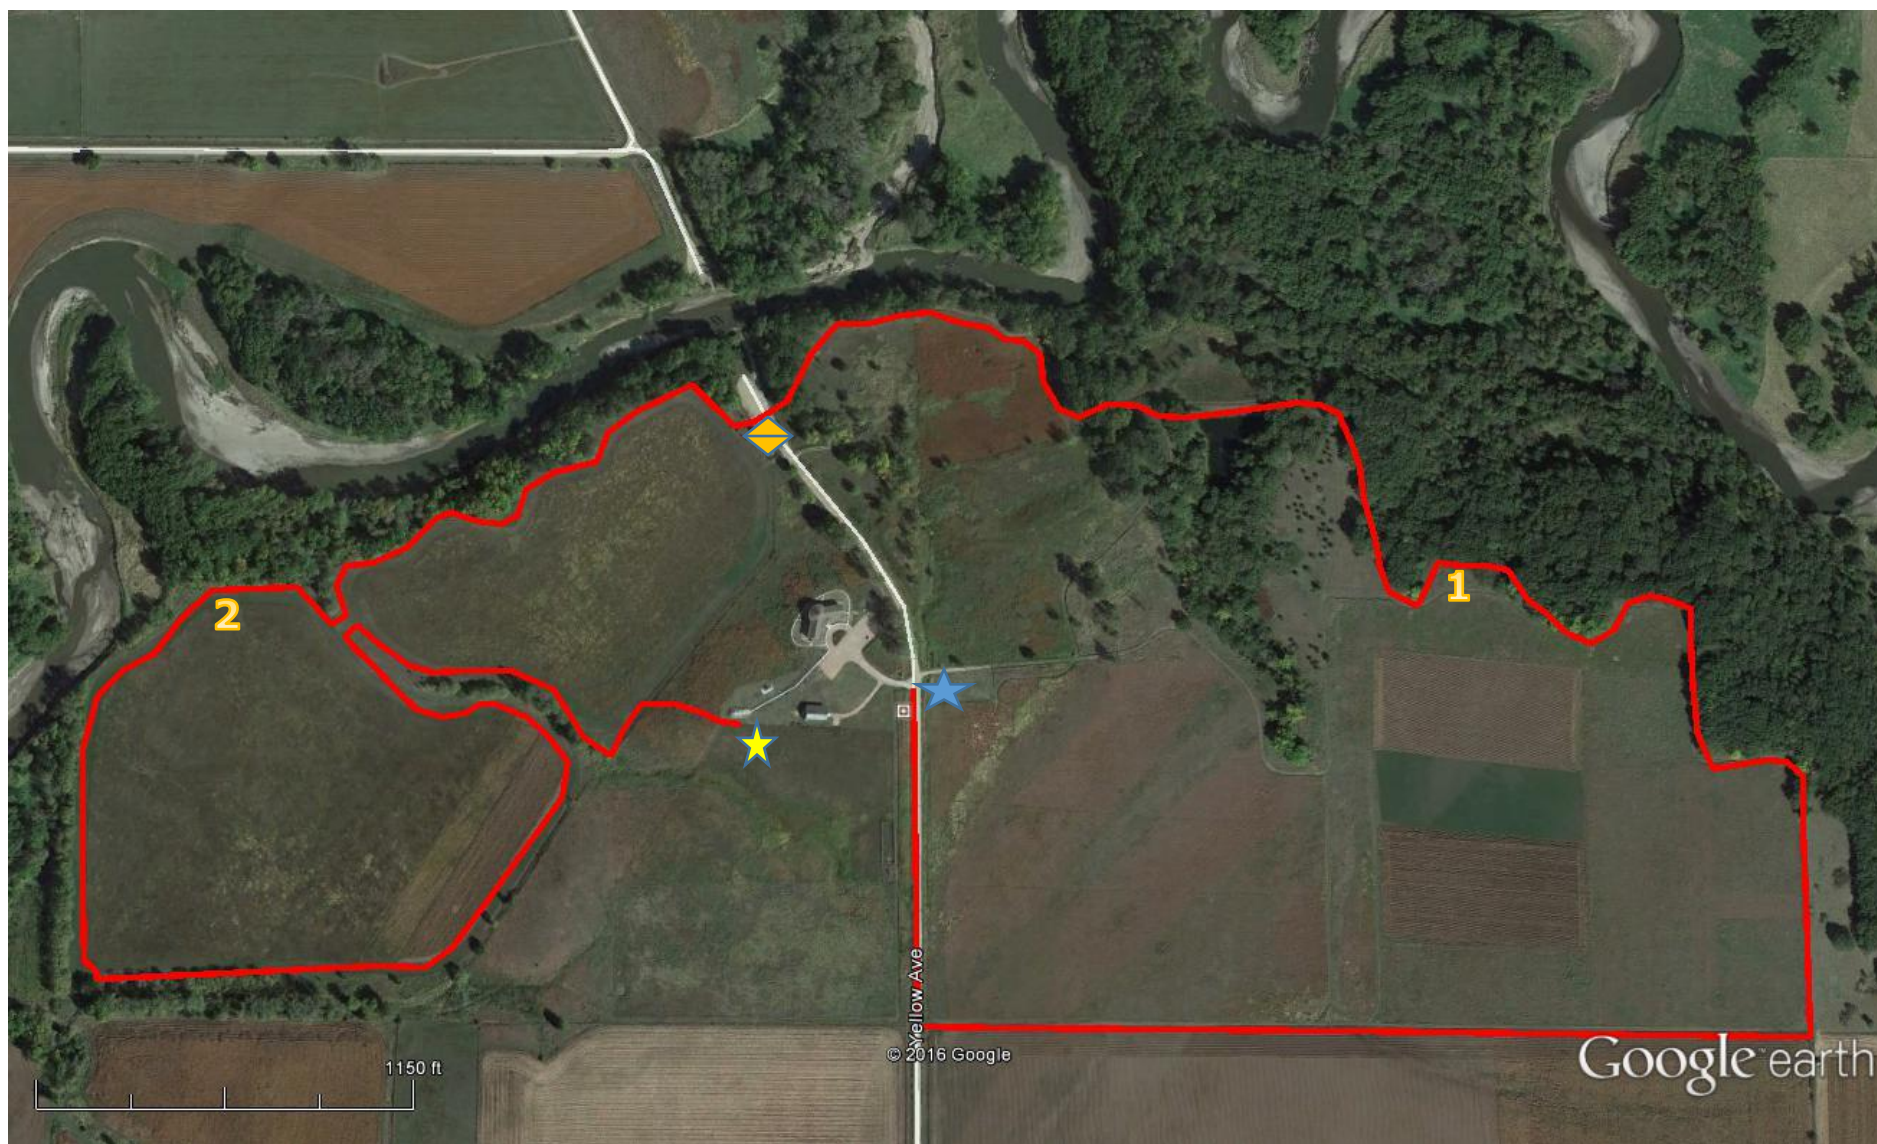

# Bison Stampede 5K Trail Run Map

Race will take place over grass trails with uneven surfaces. One water station will be available.

- ★ Start
- ★ Finish
- ◊ Water Station
- 1 Mile marker