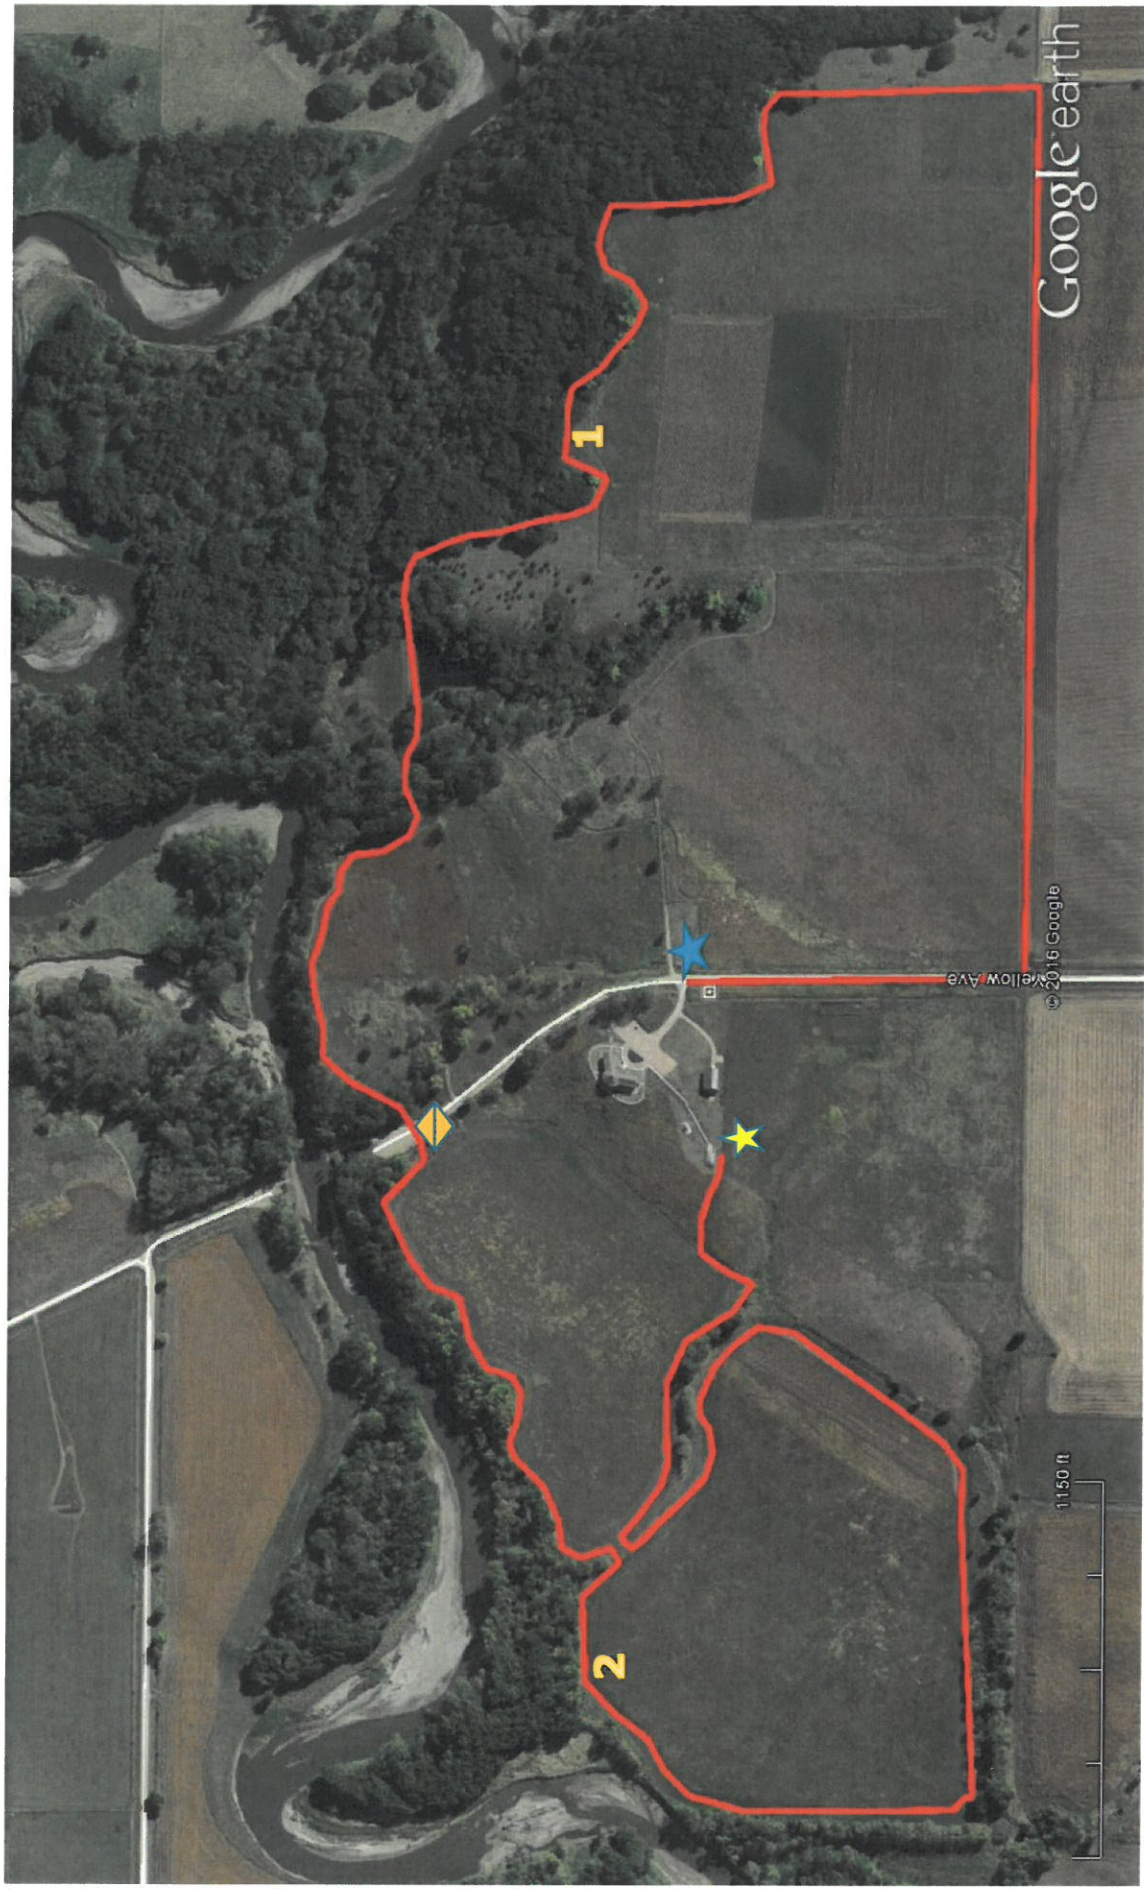

# Bison Stampede 5K Trail Run Map

August 12, 2017

Race will take place over grass trails with uneven surfaces. One water station will be available.

- ★ Start
- ★ Finish
- ◇ Water Station
- 1 Mile marker