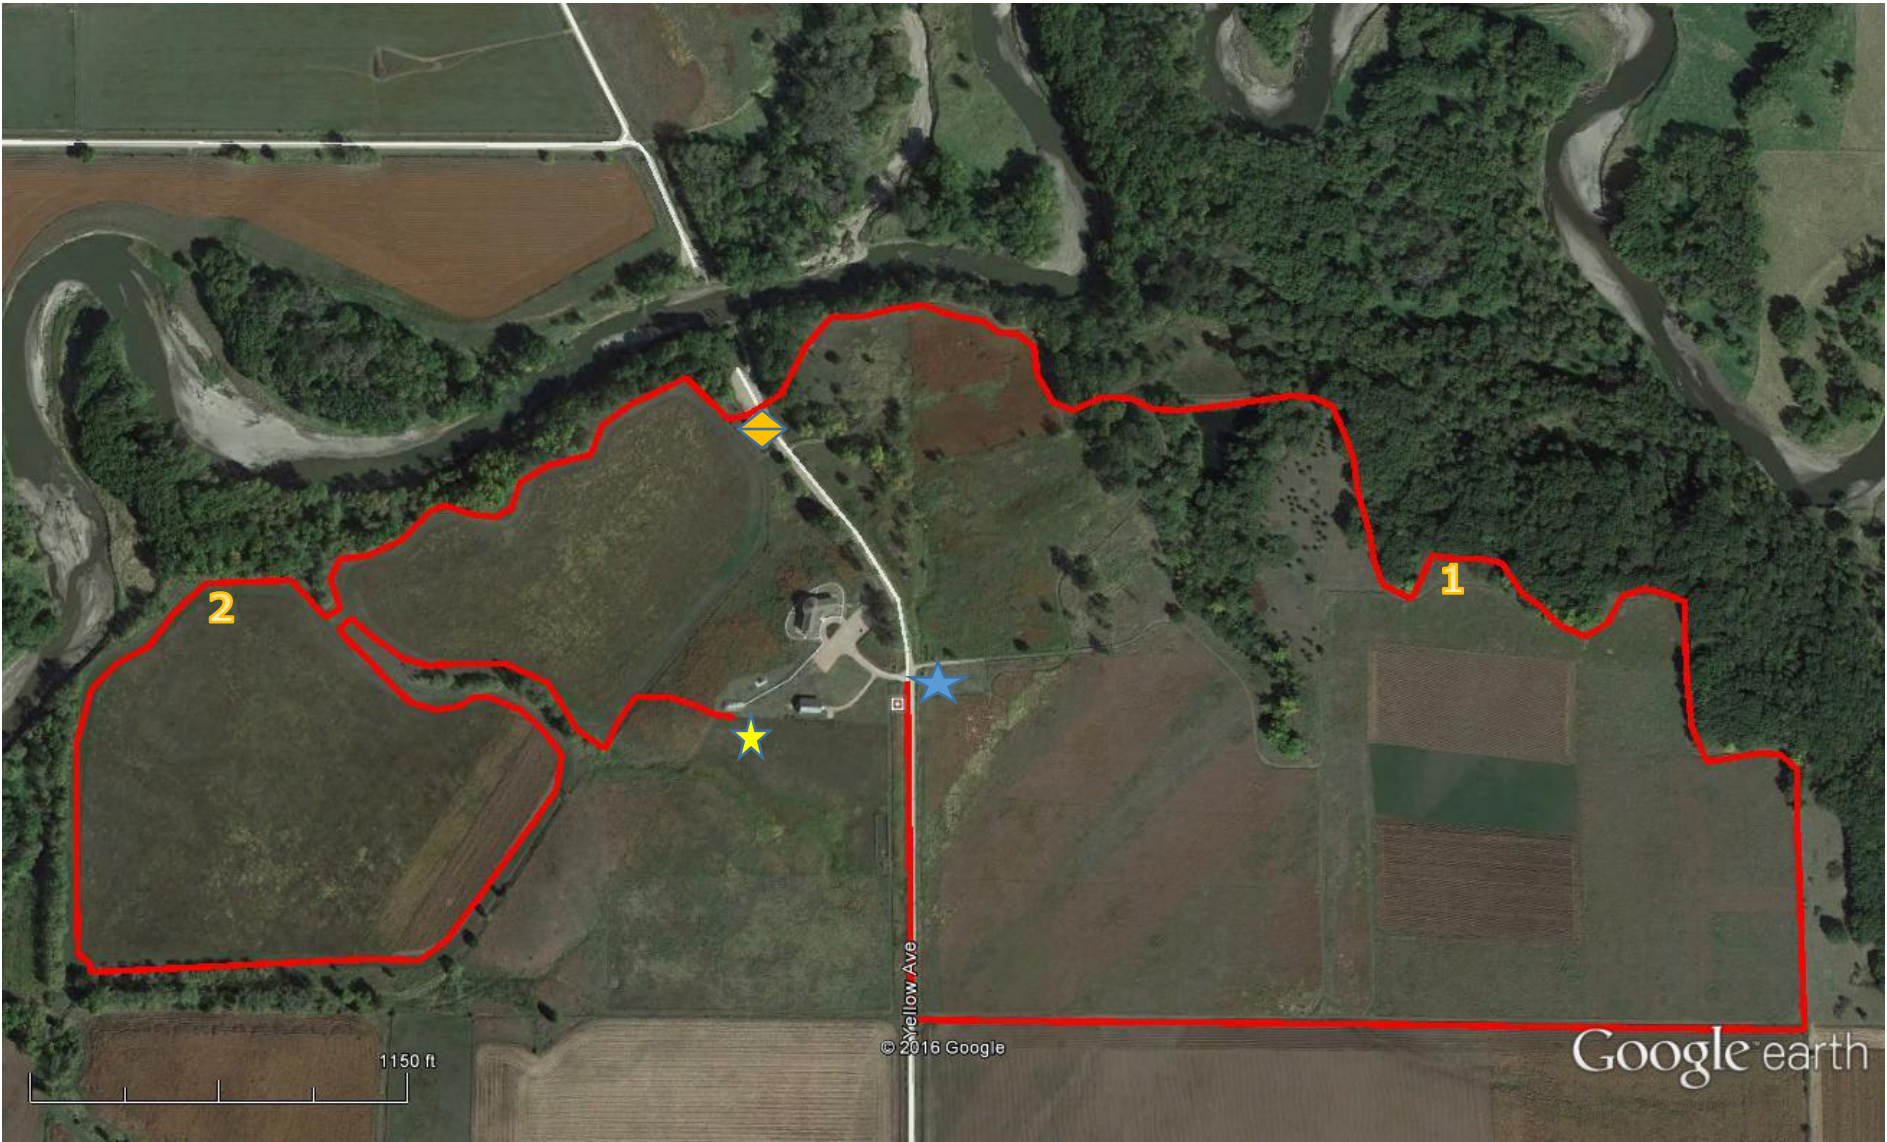

Bison Stampede 5K Trail Run Map

Race will take place over grass trails with uneven surfaces. One water station will be available.

- ★ Start
- ★ Finish
- ◇ Water Station
- 1 Mile marker